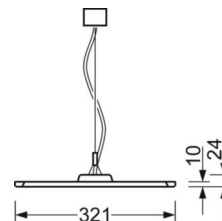

Reference	LED 4900lm 840
ηLB	100 %
Φ ↓/↑	74 % / 26 %
UGR lat./long.	16.5 / 16.1
VDU	65° < 3000cd/m²