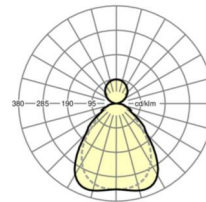

CHARACTERISTICS

Order number	46252016170
EAN number	4020863378470
Commodity code	94051190
Certification mark	IP 20, Protection class I, VDU 65° < 3000, F, Indoor, CE
Impact resistance (IK rating)	IK02
Ambient temperatur	ta 25°C
Special properties	Ready for IoT
Warranty period	5 years
State funding programs	BEG - Federal funding for efficient buildings (valid only for Germany)

ELECTRICAL ENGINEERING

Controller	Electronic driver DALI2 (1 pcs.)
System output	36W
Mains voltage	230V/50Hz
Circuit breakers (inrush current)	12 pieces/B10, 20 pieces/B16, 21 pieces/C10, 33 pieces/C16
Energy efficiency class/light source	B

LIGHTING TECHNOLOGY

Placement	LED, Colour rendering/Light colour CRI ≥ 80 / 4000K
Colour tolerance (MacAdam)	3SDCM
Nominal luminous flux	4938lm
LED service life	50000h L90/B10 (Tq 25°C)
Luminaire luminous efficiency	138lm/W
UGR lat./long.	16.5 / 16.1

MECHANICS

Housing colour	traffic white RAL 9016
Dimensions (LxWxDxH)	1250mm x 321mm x 24mm
Weight (net)	4.8kg
Type of installation	Pendant light strip mounting

Dimensions

L	1250 mm	Length
B	321 mm	Width
H	24 mm	Height
A1	700 mm	Mounting distance single mounting
A2	983 mm	Mounting distance 1st luminaire of the light run
A3	1266 mm	Mounting distance between luminaires in a light run arrangement
P min	150 mm	Minimum suspension length
P max	1900 mm	Maximum suspension length

DEEP-LINK

<https://www.regiolum.de/en/article/46252016170>