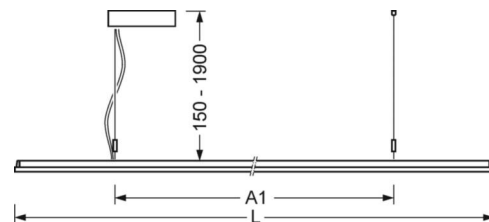

Suspended luminaire/light run - Micro-prismatic diffuser - direct/indirect distribution - equipped for light run installation

Ultra-flat luminaire housing design, painted extruded aluminium profile, visible installation height 10/24mm, prepared for light run installation; Housing colour traffic white RAL 9016; Direct/indirect light distribution, direct share by means of a microprism made of PMMA, homogeneous light emission through lateral LED light coupling in Light Guide panel and semi-diffuse, reflective white coating, with special decoupling technology for defined ceiling illumination; for VDU workstations, omnidirectional glare reduction according to the current norm DIN-EN 12464-1. Electrical connection via start luminaire with 5-pin connection cable and light-run luminaires with through-wiring. Luminaire can only be operated in conjunction with a single luminaire. Y-wire suspension and luminaire connector are included in the scope of delivery Suspension set with a canopy and integrated light control available separately as accessories.

CHARACTERISTICS

Order number	46252016170
EAN number	4020863378470
Commodity code	94051190
Certification mark	IP 20, Protection class I, VDU 65° < 3000, F, Indoor, CE
Impact resistance (IK rating)	IK02
Ambient temperatur	ta 25°C
Special properties	Ready for IoT
Warranty period	5 years
State funding programs	BEG - Federal funding for efficient buildings (valid only for Germany)

ELECTRICAL ENGINEERING

Controller	Electronic driver DALI2 (1 pcs.)
System output	36W
Mains voltage	230V/50Hz
Circuit breakers (inrush current)	12 pieces/B10, 20 pieces/B16, 21 pieces/C10, 33 pieces/C16
Energy efficiency class/light source	B

LIGHTING TECHNOLOGY